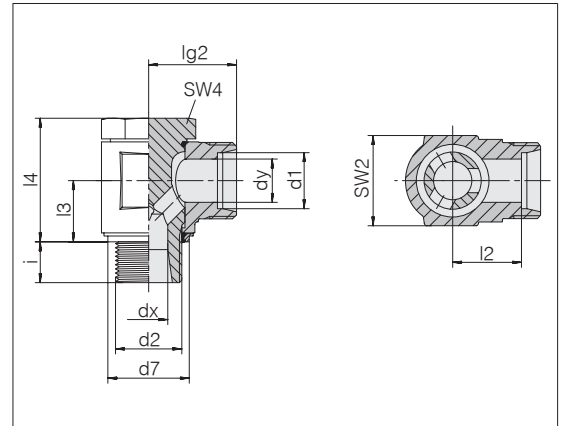

Banjo couplings

Compact version - **High pressure**

Male thread: BSPP thread, cylindrical
For threaded bores: ISO 1179-1 (Form N - narrow)
Sealing type: Soft sealing ring (Form E)
Sealing material: Standard NBR

Tube coupling: 24° in acc. with ISO 8434-1

Series	d2	Pressure	d7	dx	dy	lg2	l2	l3	l4	SW2	SW4	i	Nm -10 %	kg/100 ca.	Order-No.	Designation		
L	6	G 1/8 A	PB 500	14.9	4	4	20	13	10	21	14	14	8	25	5.9	1150412081	24-BCE-L6-G1/8E	¹⁾
L	6	G 1/4 A	PB 500	18.9	5	4	22	15	13.5	27	19	19	10	45	5.9	1150422081	24-BCE-L6-G1/4E	
L	8	G 1/4 A	PB 500	18.9	5	6	21	14	13.5	27	19	19	10	45	9.3	1150432081	24-BCE-L8-G1/4E	¹⁾
L	10	G 1/4 A	PB 500	18.9	5	8	22	15	13.5	27	19	19	10	45	10.2	1150442081	24-BCE-L10-G1/4E	¹⁾
L	12	G 1/4 A	PB 400	18.9	5	10	22	15	15.5	30	22	19	10	45	15.8	1150452081	24-BCE-L12-G1/4E	
L	12	G 3/8 A	PB 400	21.9	8	10	24.5	17.5	16	32.5	24	22	10	75	15.9	1150462081	24-BCE-L12-G3/8E	¹⁾
L	15	G 1/2 A	PB 400	26.9	11	12	28	21	21.5	43	30	27	12	110	28.4	1150472081	24-BCE-L15-G1/2E	¹⁾
L	18	G 1/2 A	PB 400	26.9	11	15	28	20.5	21.5	43	30	27	12	110	32.0	1150482081	24-BCE-L18-G1/2E	¹⁾
L	22	G 3/4 A	PB 250	32.9	15	19	34.5	27	24	48	36	32	16	210	48.5	1150492081	24-BCE-L22-G3/4E	¹⁾
L	28	G 1 A	PB 250	39.9	19	24	39	31.5	30.5	59	46	41	18	380	88.2	1150502081	24-BCE-L28-G1E	¹⁾
L	35	G 1 1/4 A	PB 250	49.9	24	30	46	35.5	35.5	70	55	50	20	500	150.8	1150512081	24-BCE-L35-G11/4E	¹⁾
L	42	G 1 1/2 A	PB 250	55.9	31	36	51	40	40.5	80	65	55	22	650	234.1	1150522081	24-BCE-L42-G11/2E	¹⁾
S	6	G 1/4 A	PB 500	18.9	5	4	23	16	13.5	27	19	19	10	50	8.7	1150532081	24-BCE-S6-G1/4E	¹⁾
S	8	G 1/4 A	PB 500	18.9	5	5	23	16	13.5	27	19	19	10	50	10.3	1150542081	24-BCE-S8-G1/4E	¹⁾
S	10	G 3/8 A	PB 500	21.9	8	7	25.5	18	16	32.5	24	22	10	80	17.0	1150552081	24-BCE-S10-G3/8E	¹⁾
S	12	G 3/8 A	PB 400	21.9	8	8	25.5	18	16	32.5	24	22	10	80	17.9	1150562081	24-BCE-S12-G3/8E	¹⁾
S	14	G 1/2 A	PB 400	26.9	11	10	30	22	19.5	41	30	27	12	160	30.3	1150572081	24-BCE-S14-G1/2E	¹⁾
S	16	G 1/2 A	PB 400	26.9	11	12	30	21.5	21.5	43	30	27	12	160	31.6	1150582081	24-BCE-S16-G1/2E	¹⁾
S	20	G 3/4 A	PB 400	32.9	15	16	36.5	26	24	48	36	32	16	250	51.8	1150592081	24-BCE-S20-G3/4E	¹⁾
S	25	G 1 A	PB 250	39.9	19	20	43	31	30.5	59	46	41	18	380	103.0	1150602081	24-BCE-S25-G1E	¹⁾
S	30	G 1 1/4 A	PB 250	49.9	24	25	50	36.5	35.5	70	55	50	20	600	163.7	1150612081	24-BCE-S30-G11/4E	¹⁾
S	38	G 1 1/2 A	PB 250	55.9	31	32	57	41	40.5	80	65	55	22	700	262.7	1150622081	24-BCE-S38-G11/2E	¹⁾

¹⁾ Standard size